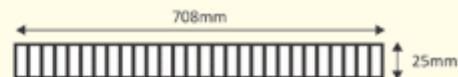

Extruded PVC Solid Panel