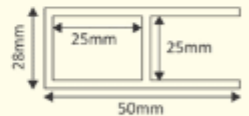

PVC Solid Door

Ideal for both bedroom and bathroom of condominium, apartment, terrace house, school, hospital institution and etc...

90° Corner joint and Hinges Bracket

Extruded PVC Solid Panel Frame

Main Features