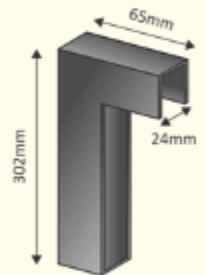

PVC Solid Door

Ideal for both bedroom and bathroom of condominium, apartment, terrace house, school, hospital institution and etc...

90° Corner joint and Hinges Bracket

Extruded PVC Solid Panel Frame

Main Features

- Rot & rust proof
- Various colour and sizes
- Fungus resistance
- No repaint
- Maintenance Free
- 100% Water Proof
- Easy Installation

Extruded PVC Solid Panel