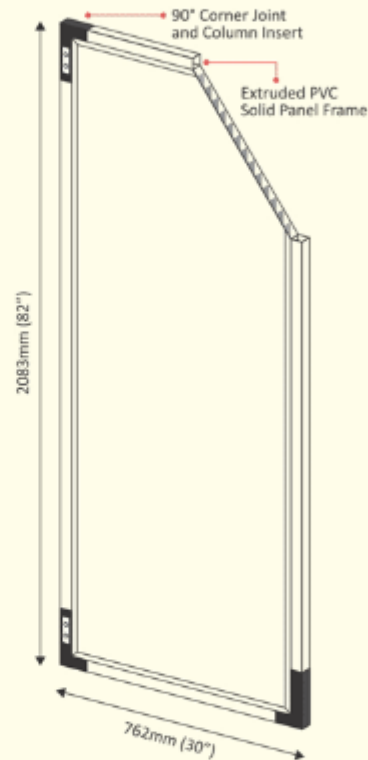

PVC Solid Door

Ideal for both bedroom and bathroom of condominium, apartment, terrace house, school, hospital institution and etc...

90° Corner joint and Hinges Bracket

Extruded PVC Solid Panel Frame

Main Features

- Rot & rust proof
- Various colour and sizes
- Fungus resistance
- No repaint
- Maintenance Free
- 100% Water Proof
- Easy Installation

Extruded PVC Solid Panel