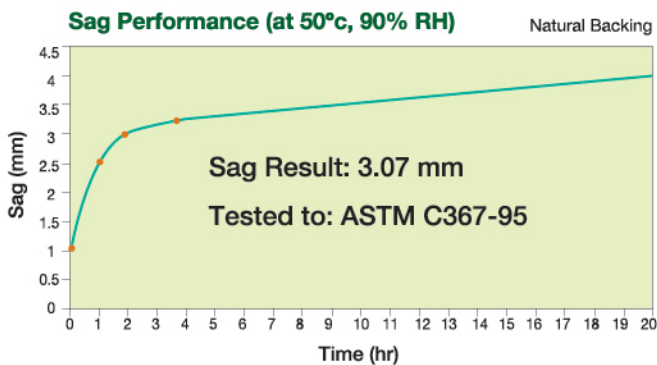

BORAL Vinyl Ceiling Tiles

BORAL Vinyl Ceiling Tiles offer a comprehensive range of uniquely different designs. A reinforced plasterboard core is finished with a very high quality PVC lining that provides a durable face that is easy to clean.

Product Data

Thickness	Metric (mm)	9.5mm	12.5mm
Edge Details:	Square Edge		
Size:	Metric	600mm x 600mm 600mm x 1,200mm	
	Imperial	610mm x 610mm (2' x 2') 610mm x 1,220mm (2' x 4')	
Actual Cut Size:	Metric	595mm x 595mm 595mm x 1,195mm	
	Imperial	603mm x 603mm 603mm x 1,212mm	

Texture:

Features & Benefits:

- Easy to clean
- Attractive finish
- Excellent light reflectance
- Lightweight, easy to install

Usage Area:

- Hospital
- Laboratory
- Bathroom
- Kitchen / Food preparation area

Product Testing

Product Enhancement of BORAL Vinyl Ceiling Tiles

Protective Backing:

Upon request BORAL 8mm Press Engraved Ceiling Tile can be provided with special backing on the reverse side.

Aluminium Foil Backing is designed to use in area of extremely high temperature.

PVC Backing is designed for high humidity area to prevent sagging. It acts as a barrier against moisture.

BORAL Vinyl Ceiling Tile is specially developed as an alternative to have sound absorption capabilities. The size and spacing of perforations are calculated to create the sound absorption capabilities while providing an attractive design.

Boral Plasterboard (Malaysia) Sdn Bhd

Head Office:

Lot 606, Off Jalan SS13/1K
47500 Subang Jaya
Selangor Darul Ehsan
Malaysia

t (603) 5629 2000

f (603) 5629 2008

www.usgboral.com

Guarantee :

Boral Plasterboard warrants goods manufactured and supplied by it to be of consistent quality and free from any defects. This warranty shall only apply when goods have been installed with the components and accessories as specified and in accordance with the detailed instructions set out in the Boral Plasterboard Technical Literature.