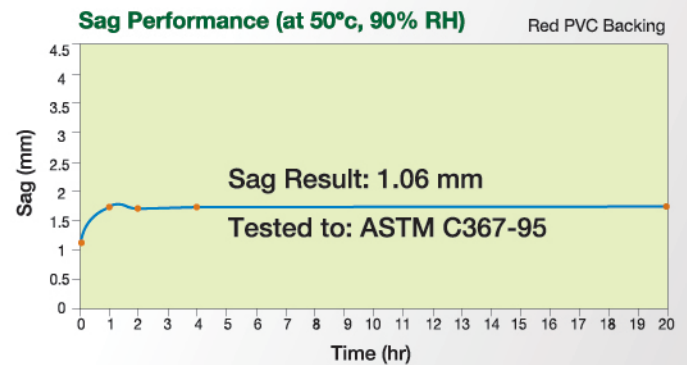

BORAL Vinyl Ceiling Tiles

BORAL Vinyl Ceiling Tiles offer a comprehensive range of uniquely different designs. A reinforced plasterboard core is finished with a very high quality PVC lining that provides a durable face that is easy to clean.

Product Data

Thickness	Metric (mm)	9.5mm	12.5mm
Edge Details:	Square Edge		
Size:	Metric	600mm x 600mm 600mm x 1,200mm	
	Imperial	610mm x 610mm (2' x 2') 610mm x 1,220mm (2' x 4')	
Actual Cut Size:	Metric	595mm x 595mm 595mm x 1,195mm	
	Imperial	603mm x 603mm 603mm x 1,212mm	

Texture:

Features & Benefits:

- Easy to clean
- Attractive finish
- Excellent light reflectance
- Lightweight, easy to install

Usage Area:

- Hospital
- Laboratory
- Bathroom
- Kitchen / Food preparation area

Product Testing

Product Enhancement of BORAL Vinyl Ceiling Tiles

Protective Backing:

Upon request BORAL 8mm Press Engraved Ceiling Tile can be provided with special backing on the reverse side.

Aluminium Foil Backing is designed to use in area of extremely high temperature.

PVC Backing is designed for high humidity area to prevent sagging. It acts as a barrier against moisture.

BORAL Vinyl Ceiling Tile is specially developed as an alternative to have sound absorption capabilities. The size and spacing of perforations are calculated to create the sound absorption capabilities while providing an attractive design.

Boral Plasterboard (Malaysia) Sdn Bhd

Head Office:

Lot 606, Off Jalan SS13/1K
47500 Subang Jaya
Selangor Darul Ehsan
Malaysia

t (603) 5629 2000

f (603) 5629 2008

www.usgboral.com

Guarantee :

Boral Plasterboard warrants goods manufactured and supplied by it to be of consistent quality and free from any defects. This warranty shall only apply when goods have been installed with the components and accessories as specified and in accordance with the detailed instructions set out in the Boral Plasterboard Technical Literature.